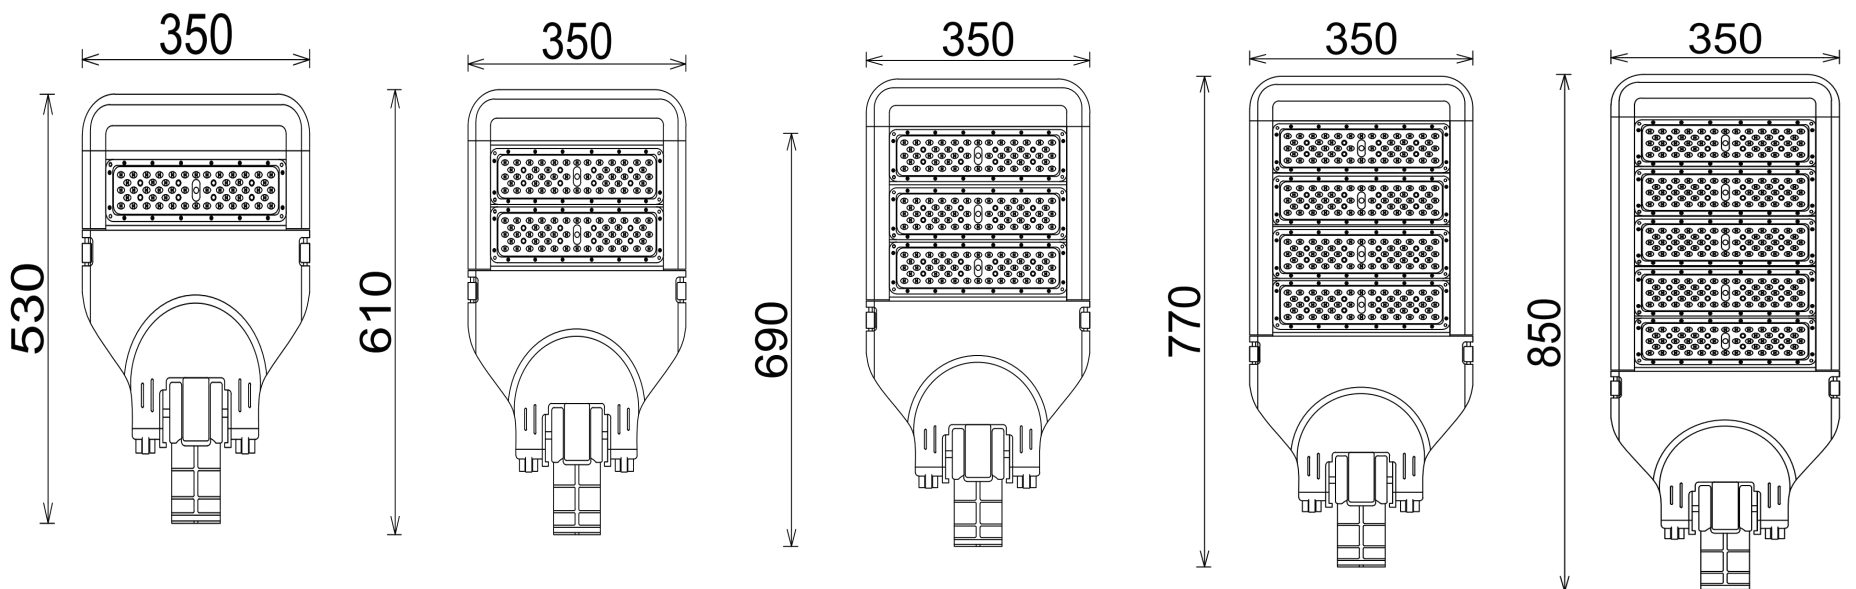

BLUE EAGLE TYPE B MODULE SERIES STREET LIGHT

PRODUCT PICTURE:

PRODUCT DIMENSION IMAGE:

PRODUCT TECHNICAL PARAMETERS

| MODEL NO. | LYMZLD-B50 | LYMZLD-B100 | LYMZLD-150 | LYMZLD-200 | LYMZLD-250 |
|---------------------|----------------------|----------------------|----------------------|----------------------|----------------------|
| LAMP POWER | 50W | 100W | 150W | 200W | 250W |
| INPUT VOLTAGE | AC85-265V | AC85-265V | AC85-265V | AC85-265V | AC85-265V |
| FREQUENCY RANGE | 50-60Hz | 50-60Hz | 50-60Hz | 50-60Hz | 50-60Hz |
| PF | >0.9 | >0.9 | >0.9 | >0.9 | >0.9 |
| LEDs | 3030 | 3030 | 3030 | 3030 | 3030 |
| POWER SUPPLY | EXTERNAL-ISOLATED | EXTERNAL-ISOLATED | EXTERNAL-ISOLATED | EXTERNAL-ISOLATED | EXTERNAL-ISOLATED |
| BEAM ANGLE | 80°-150° | 80°-150° | 80°-150° | 80°-150° | 80°-150° |
| CCT | 4000-5500K | 4000-5500K | 4000-5500K | 4000-5500K | 4000-5500K |
| LUMENS | 7500LM | 15000LM | 22500LM | 31000LM | 38500LM |
| CRI | >70 | >70 | >70 | >70 | >70 |
| HOUSING MATERIAL | DIE-CASTING ALUMINUM | DIE-CASTING ALUMINUM | DIE-CASTING ALUMINUM | DIE-CASTING ALUMINUM | DIE-CASTING ALUMINUM |
| PRODUCT SIZE (MM) | 530*350*90 | 610*350*90 | 690*350*90 | 770*350*90 | 850*350*90 |
| IP RATING | IP65 | IP65 | IP65 | IP65 | IP65 |
| WORKING TEMPERATURE | -20°+50° | -20°+50° | -20°+50° | -20°+50° | -20°+50° |
| WARRANTY | 3 YEARS | 3 YEARS | 3 YEARS | 3 YEARS | 3 YEARS |

PRODUCT CHARACTERISTIC:

- Modular design, beautiful appearance.
- Large light source area, high efficiency and high brightness.
- It is convenient and quick to replace the module. If a module is broken, there is no need to remove the whole lamp, just replace a new module.
- It is quick and easy to replacing the power supply , and only needs to be manually plugged and unplugged the connector.
- Daily maintenance only requires a screwdriver, greatly reducing maintenance costs.